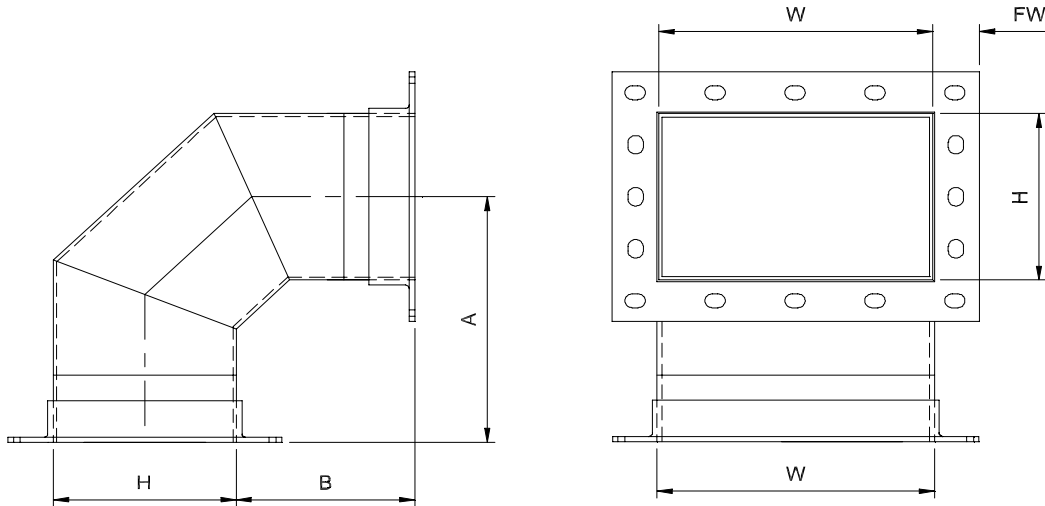

Composites USA, Inc. - Fitting Standards

Fitting Style No.: SS-141
Order as Fitting: SS-141   -"W"x"H"

Material: Pure Guard SS
Options: ☐ Stainless bolt set

Project Specifications: Standard Design & Materials, -6" w.c.
Ships standard with stainless steel flanges, one plated bolt set and gasket

90° 3-GORE EASY BEND RECTANGULAR S.R. ELBOW

Width, "W"		Height, "H"		Face-C/L, "A"		Throat	Width, "W"		Height, "H"		Face-C/L, "A"		Throat
inches	mm	inches	mm	inches	mm	inches	inches	mm	inches	mm	inches	mm	inches
4	102	< "W"	< "W"	1.0 x "H"	1.0 x "H"	0.5x"H"	48	1219	< "W"	< "W"	1.0 x "H"	1.0 x "H"	0.5x"H"
6	152	"	"	"	"	"	50	1270	"	"	"	"	"
8	203	"	"	"	"	"	52	1321	"	"	"	"	"
10	254	"	"	"	"	"	54	1372	"	"	"	"	"
12	305	"	"	"	"	"	56	1422	"	"	"	"	"
14	356	"	"	"	"	"	58	1473	"	"	"	"	"
16	406	"	"	"	"	"	60	1524	"	"	"	"	"
18	457	"	"	"	"	"	62	1575	"	"	"	"	"
20	508	"	"	"	"	"	64	1626	"	"	"	"	"
22	559	"	"	"	"	"	66	1676	"	"	"	"	"
24	610	"	"	"	"	"	68	1727	"	"	"	"	"
26	660	"	"	"	"	"	72	1829	"	"	"	"	"
28	711	"	"	"	"	"	78	1981	"	"	"	"	"
30	762	"	"	"	"	"	84	2134	"	"	"	"	"
32	813	"	"	"	"	"	90	2286	"	"	"	"	"
34	864	"	"	"	"	"	96	2438	"	"	"	"	"
36	914	"	"	"	"	"	102	2591	"	"	"	"	"
38	965	"	"	"	"	"	108	2743	"	"	"	"	"
40	1016	"	"	"	"	"	114	2896	"	"	"	"	"
42	1067	"	"	"	"	"	120	3048	"	"	"	"	"
44	1118	"	"	"	"	"	126	3200	"	"	"	"	"
46	1168	"	"	"	"	"	132	3353	"	"	"	"	"