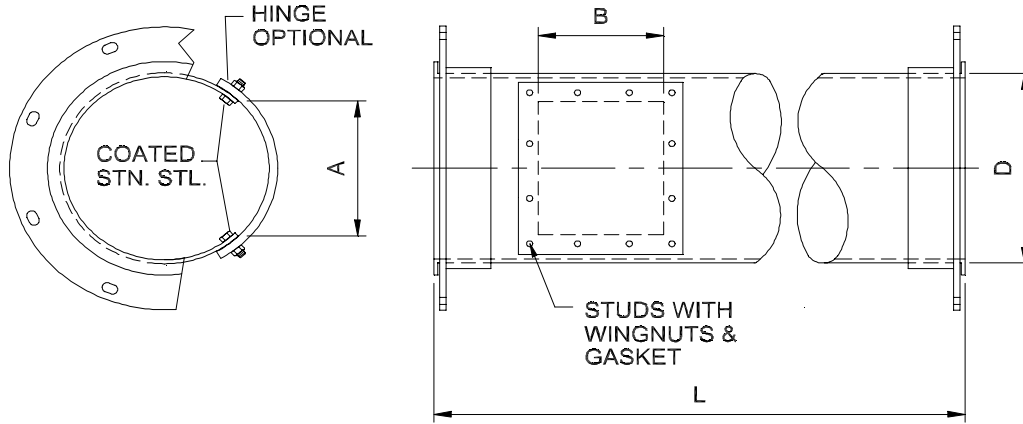

# Composites USA, Inc. - Fitting Standards

**Fitting Style No.:** SS-230  
**Order as Fitting:** SS-230      -"A"- "B"

**Material:** Pure Guard SS  
**Options:**  Hinged Cover  
 Handles

**Project Specifications:** Standard Design & Materials, -6" w.c.  
 Ships standard with stainless steel studs and nuts, and Teflon rope gasket

## ACCESS DOOR-FLUSH

Diameter "D"		"A" Maximum		"B" Width Typ.			Diameter "D"		"A" Maximum		"B" Width Typ.	
inches	mm	inches	mm	inches	mm		inches	mm	inches	mm	inches	mm
4	102	4	102	4	102		22	559	22	559	22	559
6	152	6	152	6	152		24	610	24	610	24	610
8	203	8	203	8	203		26	660	26	660	26	660
10	254	10	254	10	254		28	711	28	711	28	711
12	305	12	305	12	305		30	762	30	762	30	762
14	356	14	356	14	356		32	813	32	813	32	813
16	406	16	406	16	406		34	864	34	864	34	864
18	457	18	457	18	457		36	914	36	914	36	914
20	508	20	508	20	508		>36	>914	36	914	36	914